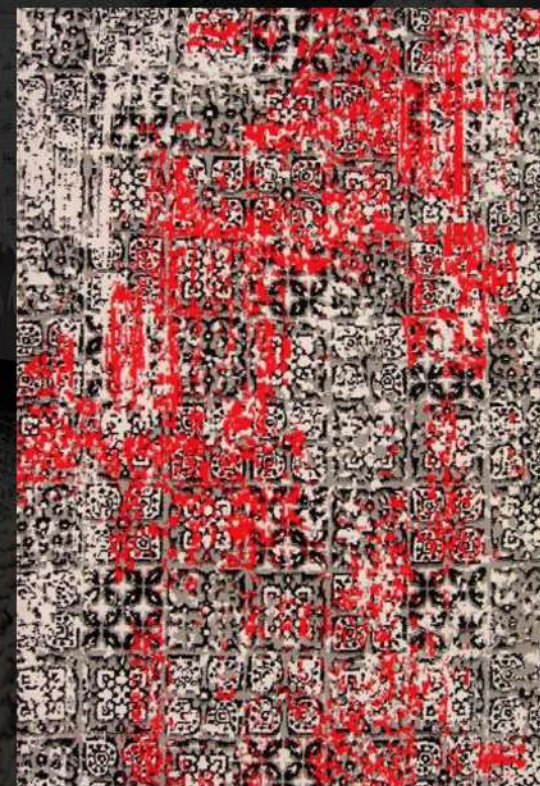

# RUGS COLLECTION

**DECOR LUXURY**  
HANDICRAFT ART

د ن ق و ه

MULTI GREY/BLACK/RED