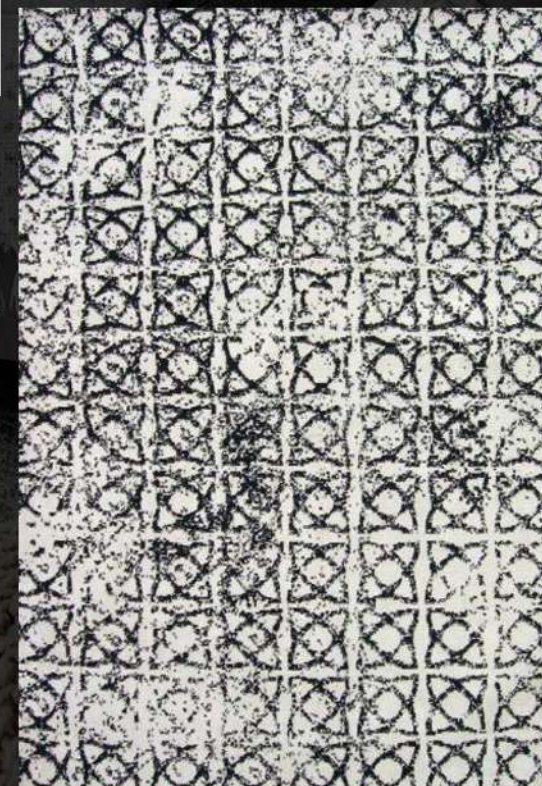

RUGS COLLECTION

DECOR LUXURY
HANDICRAFT ART

د ن و ه ه

MULTI GREY/BLACK

SALIENT FEATURES -

Pile Yarn Micro polyester
luxurious pile
pile weight 1250Gsm /sq. mts
hand processed machine woven