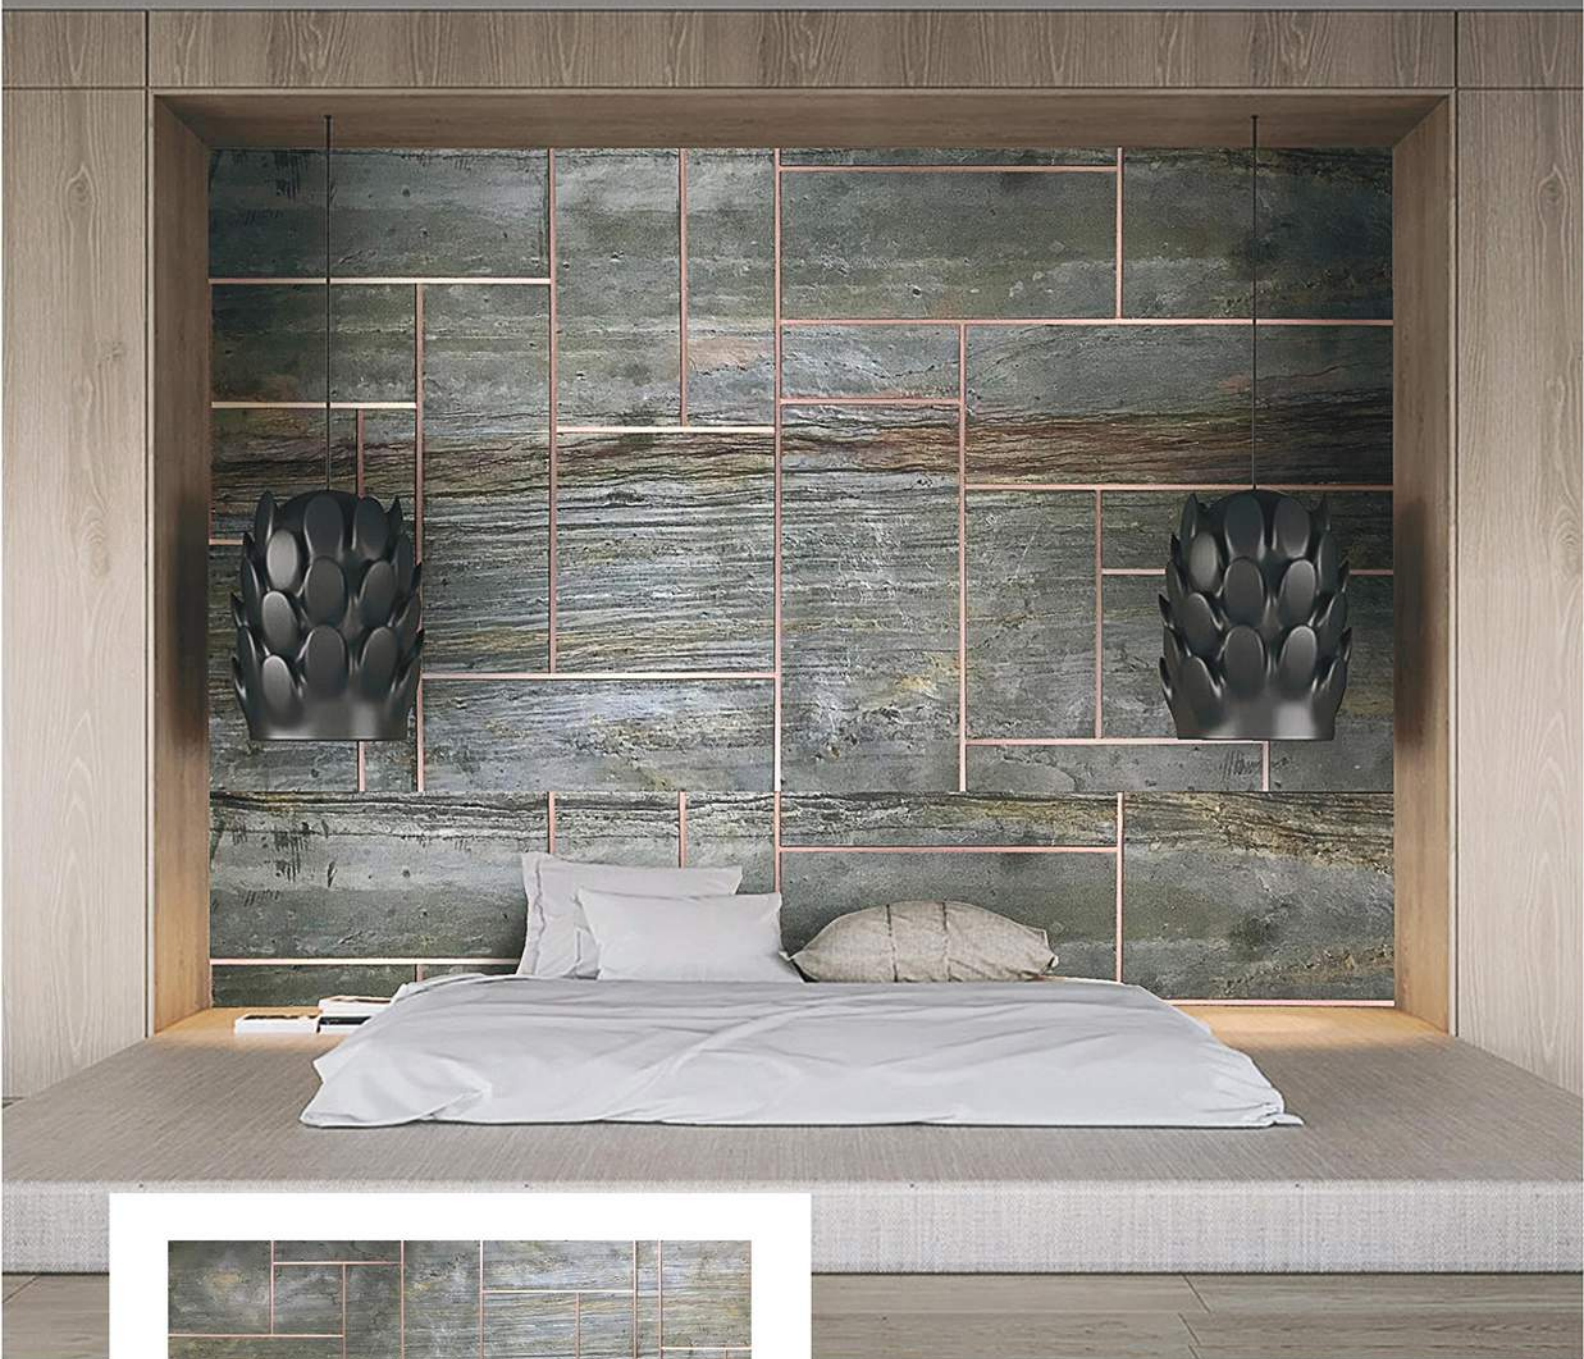

DECOR LUXURY

HANDICRAFT ART

SIZES

61 x 122 CM

122 x 122 CM

122 x 244 CM

THICKNESS

8 mm

FEATURES

Real Stone, Smooth Surface,
Eco friendly, Easy to Install