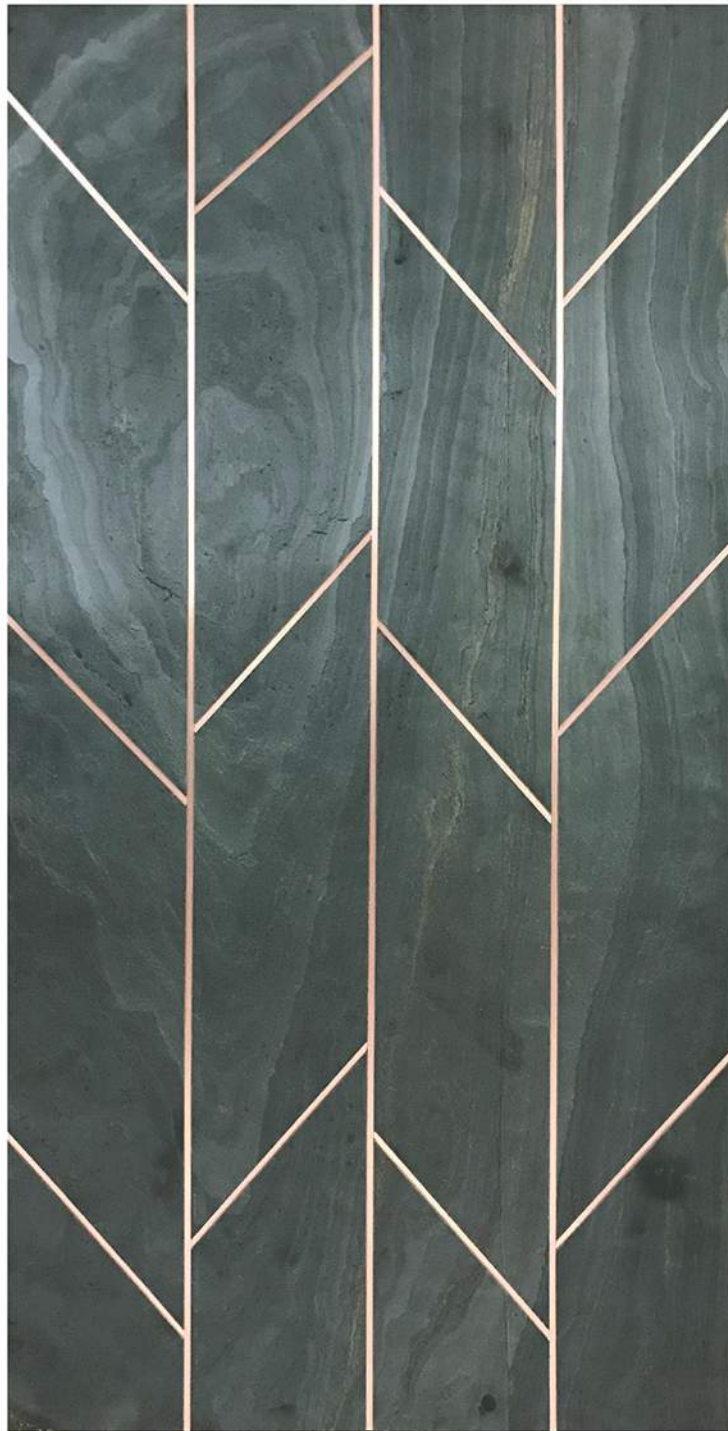

HELSINKI

DESIGN CODE :- PDMIP - 1001