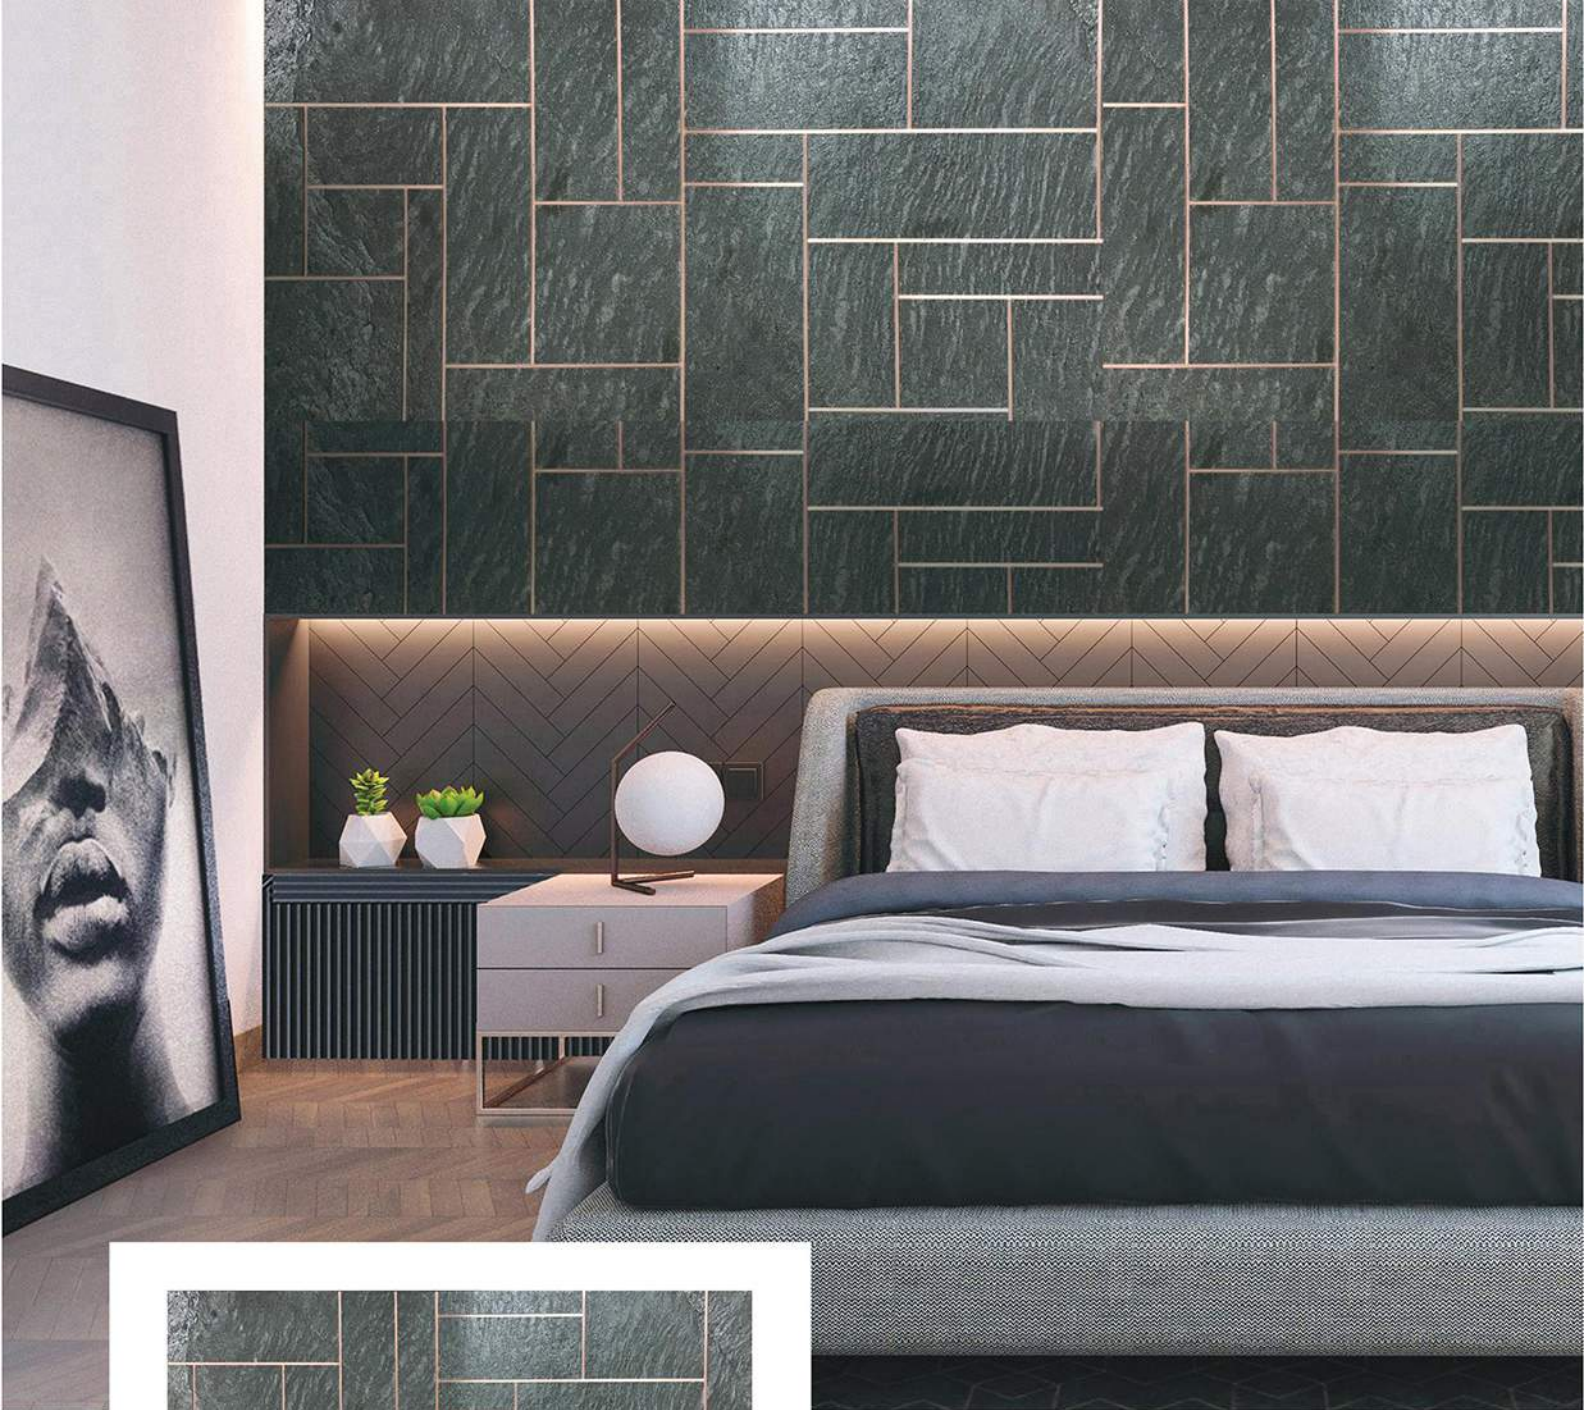

DECOR LUXURY

HANDICRAFT ART

SIZES

61 x 122 CM

122 x 122 CM

122 x 244 CM

THICKNESS

8 mm

FEATURES

Real Stone, Smooth Surface,
Eco friendly, Easy to Install