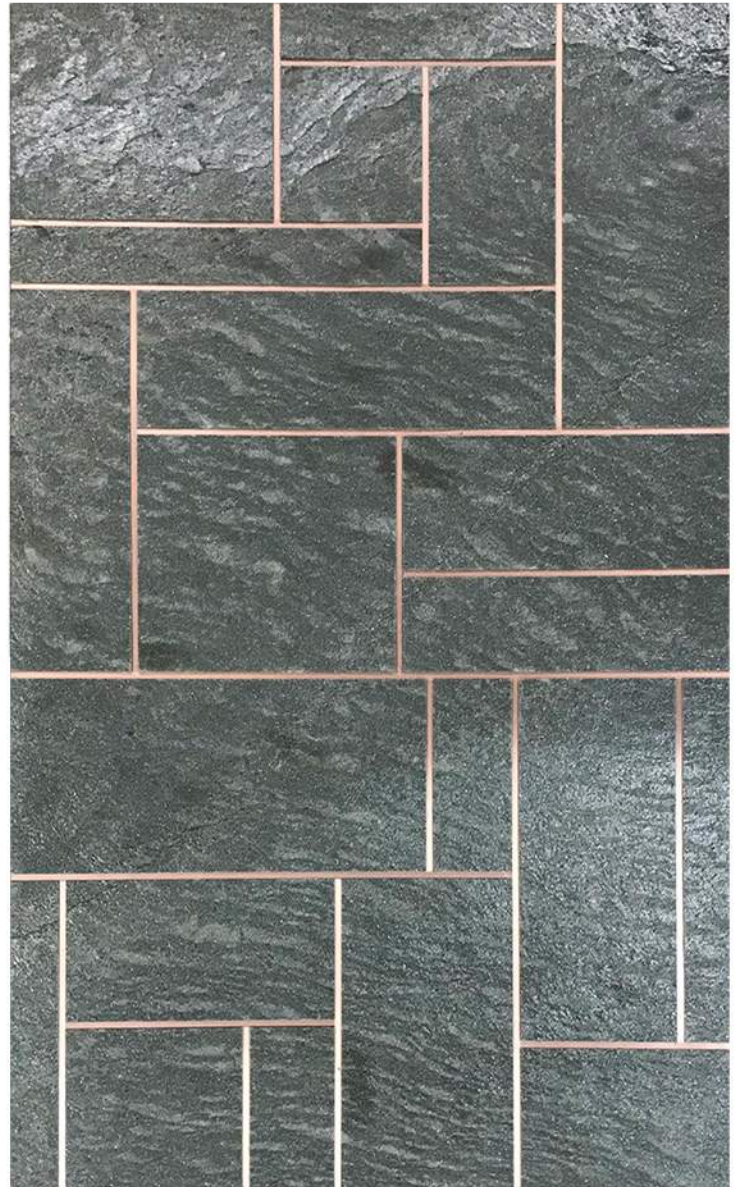

DECOR LUXURY
HANDICRAFT ART

Ბ Გ Დ Ე Ვ

INLAY PANELS VENEER