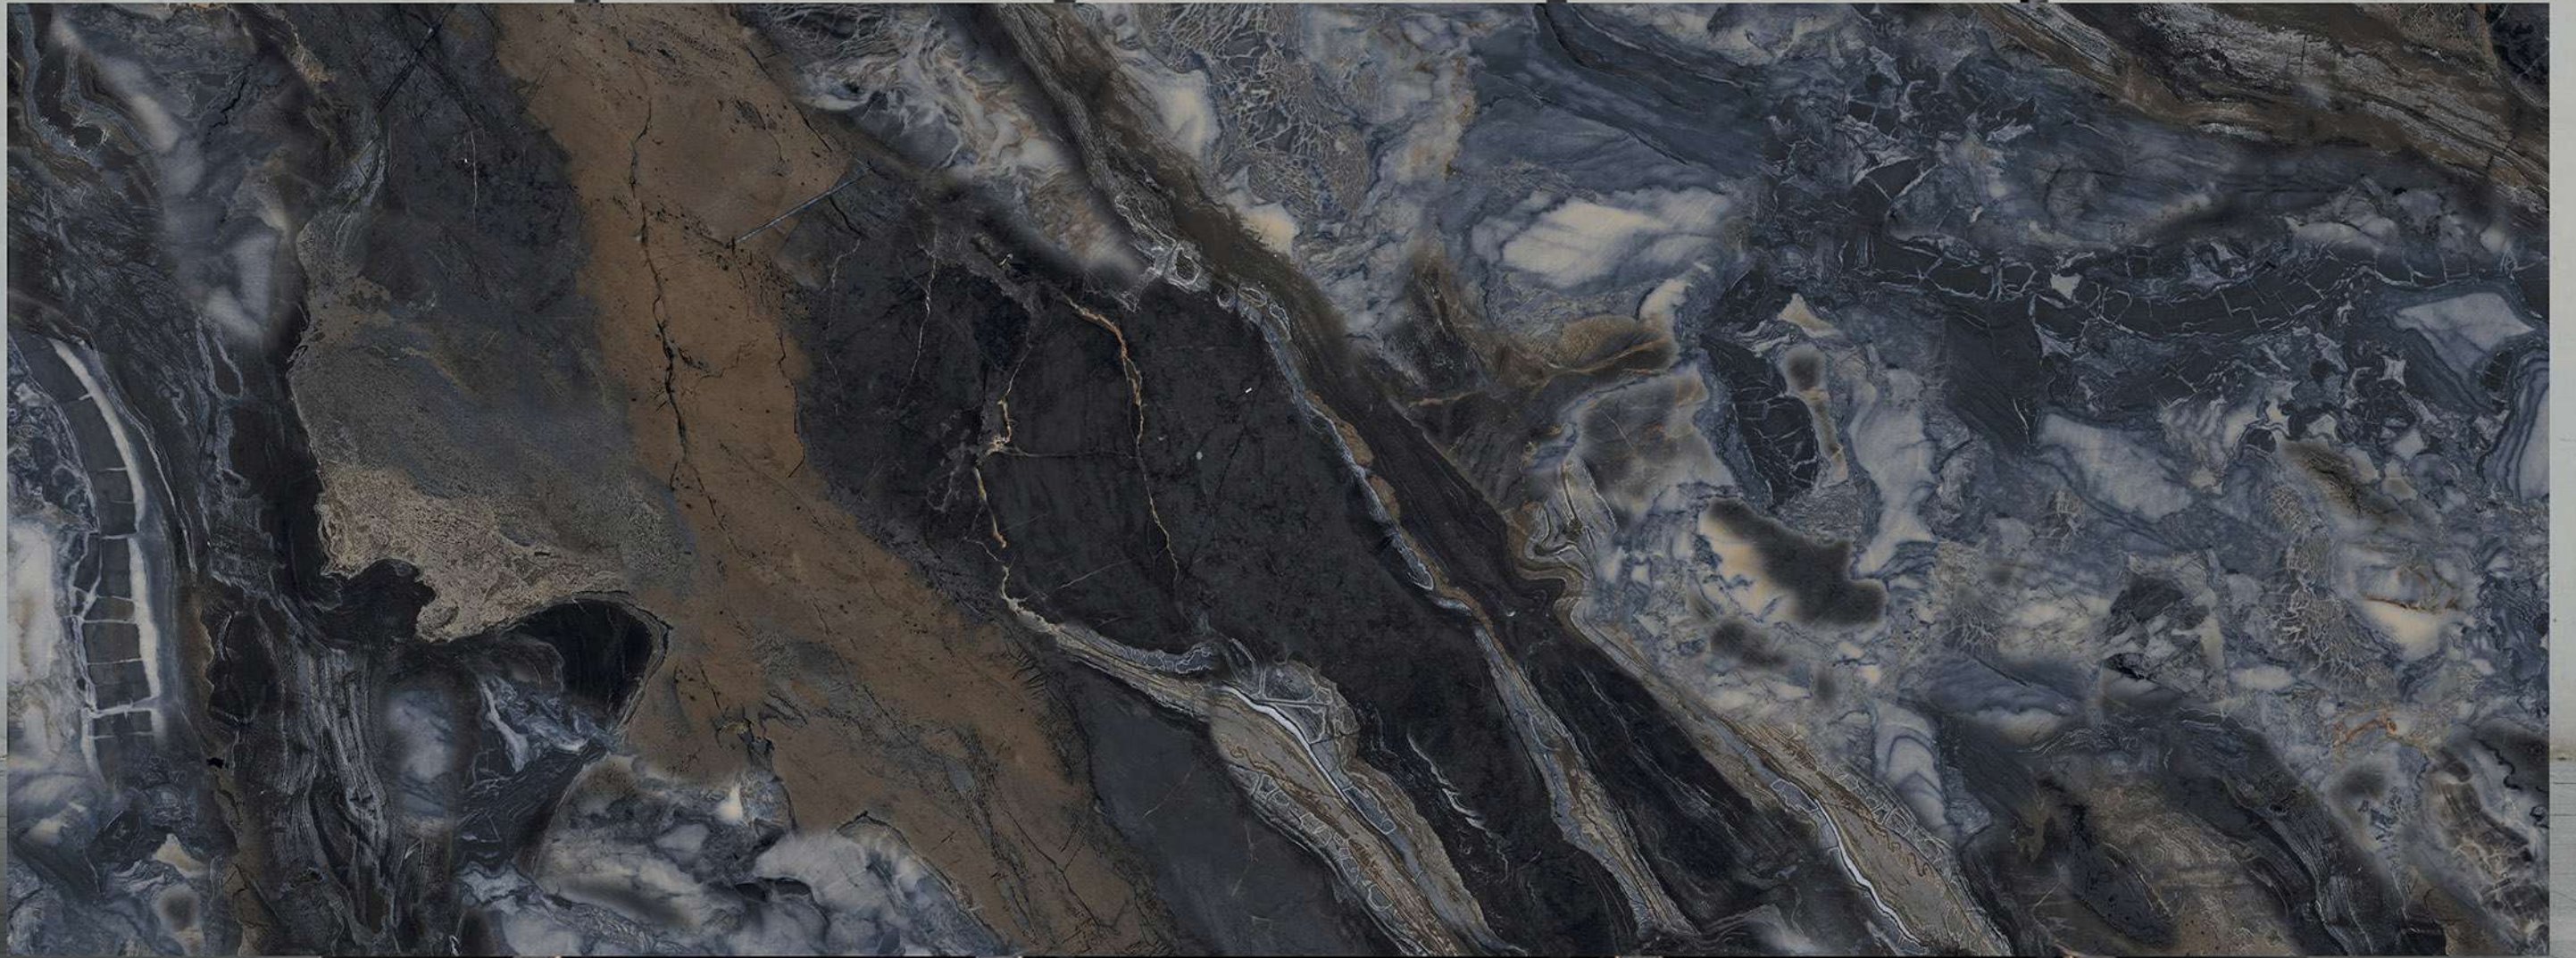

INFINITO AZUL

**BODY
BLACK**

**FINISH
HIGH GLOSS**

SIZE
1200X3200 MM | 800X3200MM
1200X2800 MM | 800X2400MM
1200X2400 MM