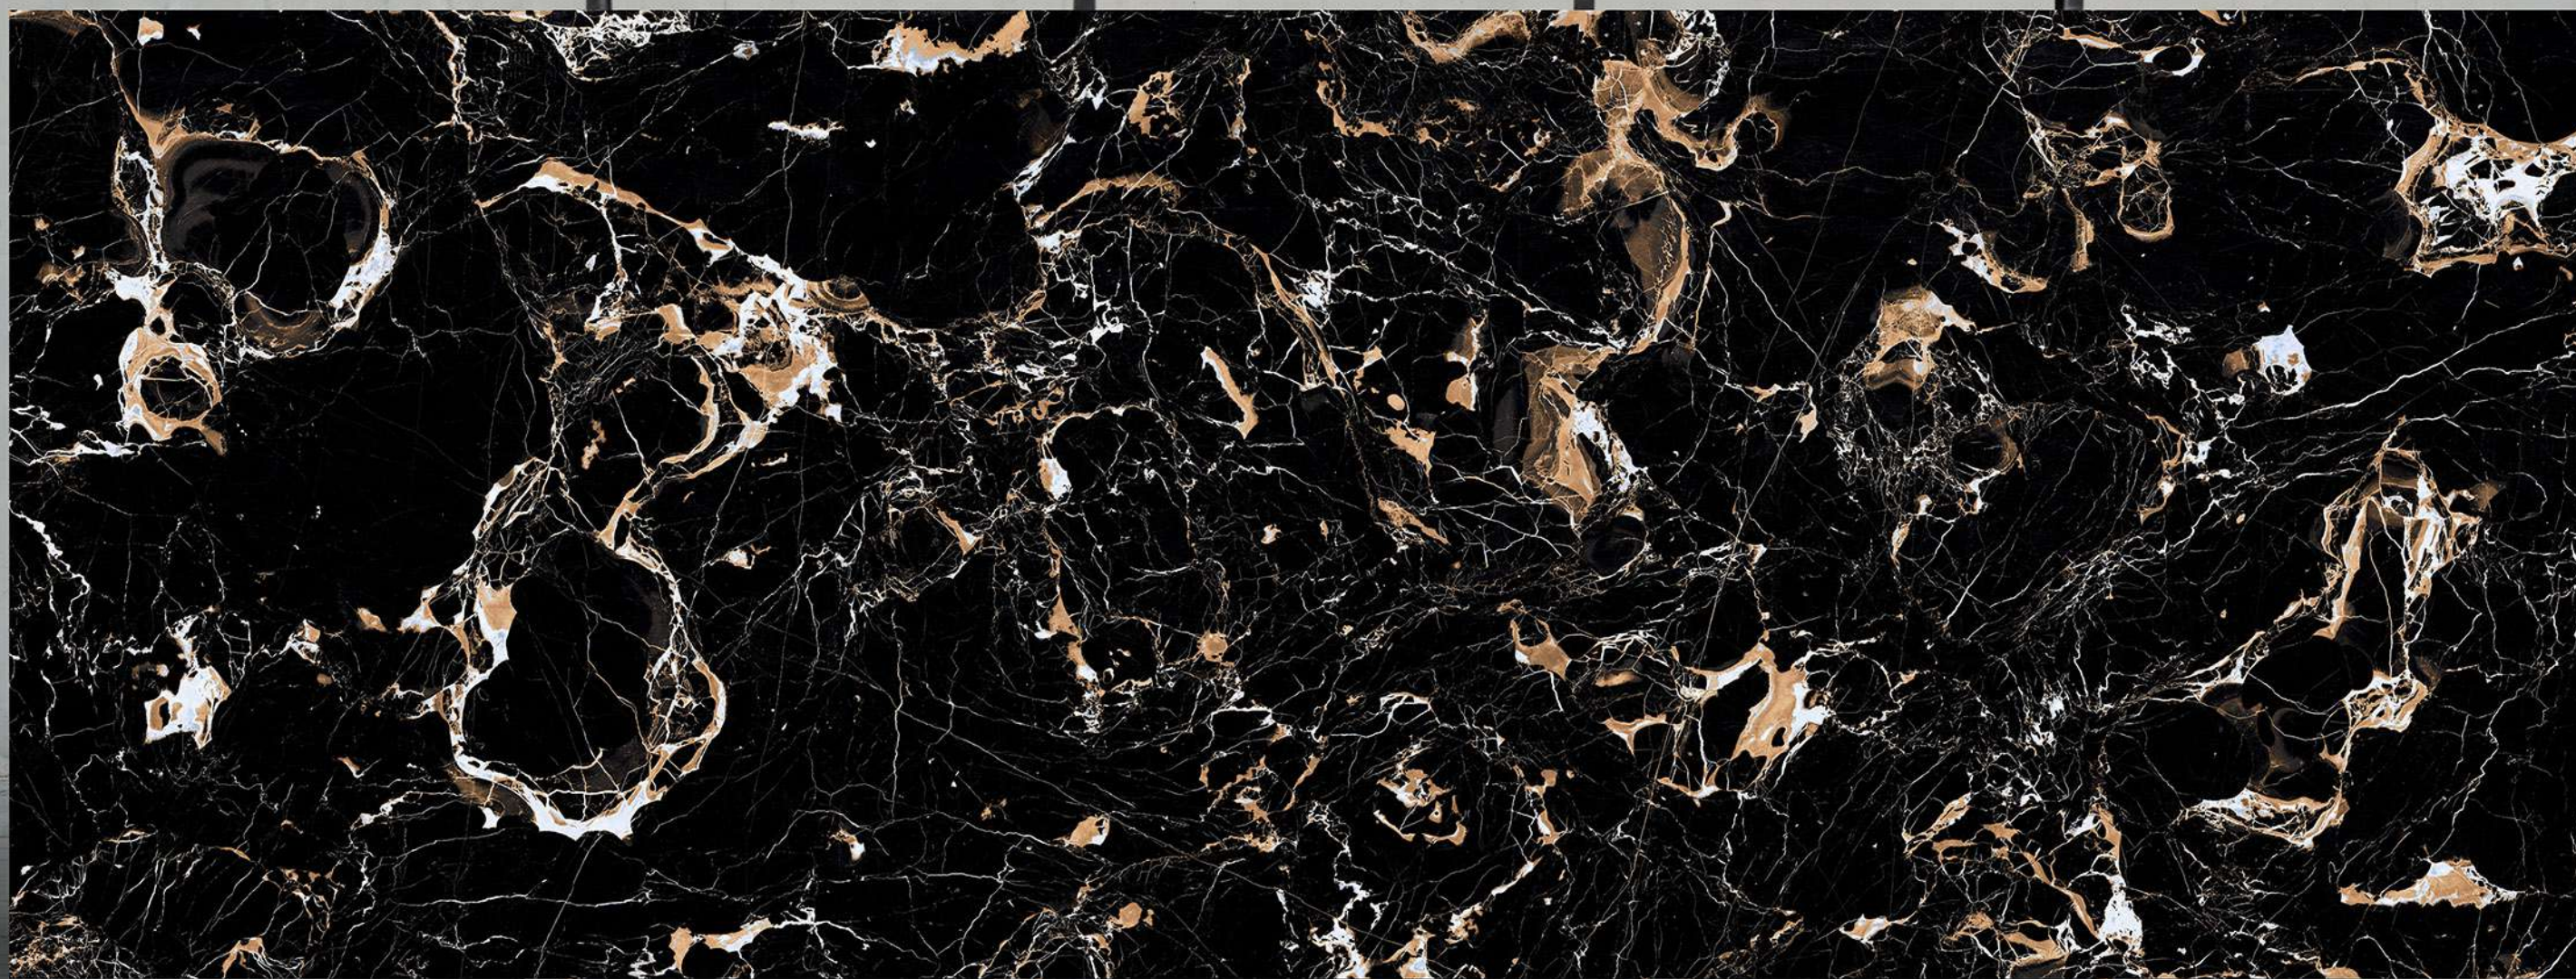

**OLAMPIYA SEPIYA**

**BODY  
BLACK**

**FINISH  
HIGH GLOSS**

**SIZE**  
1200X3200 MM | 800X3200MM  
1200X2800 MM | 800X2400MM  
1200X2400 MM

**OYSTER MULTY**

**BODY  
BLACK**

**FINISH  
HIGH GLOSS**

**SIZE**  
1200X3200 MM | 800X3200MM  
1200X2800 MM | 800X2400MM  
1200X2400 MM