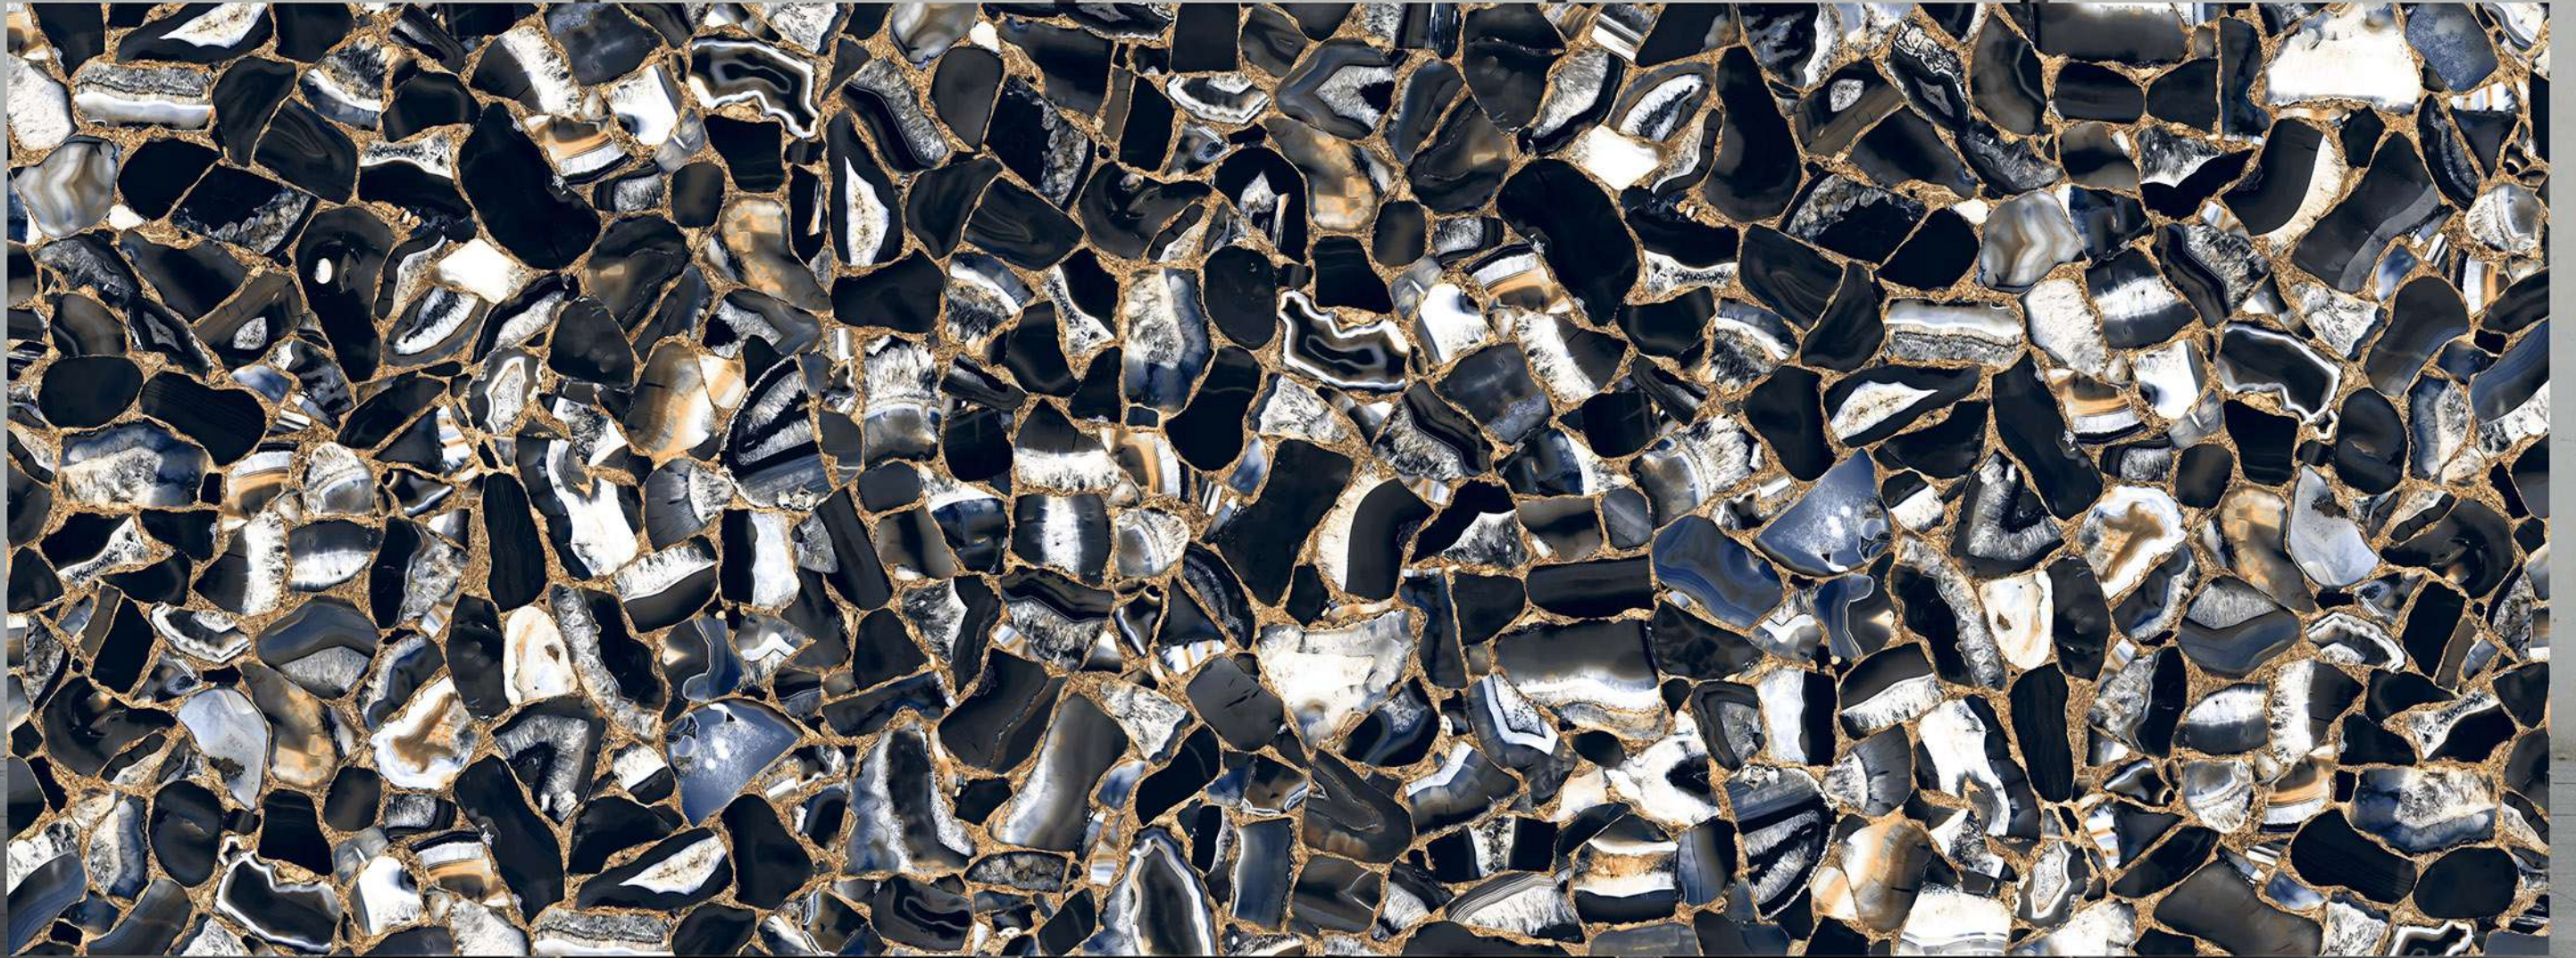

**SAN MARINO**

**BODY  
GREY**

**FINISH  
HIGH GLOSS**

**SIZE**  
1200X3200 MM | 800X3200MM  
1200X2800 MM | 800X2400MM  
1200X2400 MM

**TAO NERO MARQUINIA**

**BODY  
BLACK**

**FINISH  
HIGH GLOSS**

**SIZE**  
1200X3200 MM | 800X3200MM  
1200X2800 MM | 800X2400MM  
1200X2400 MM