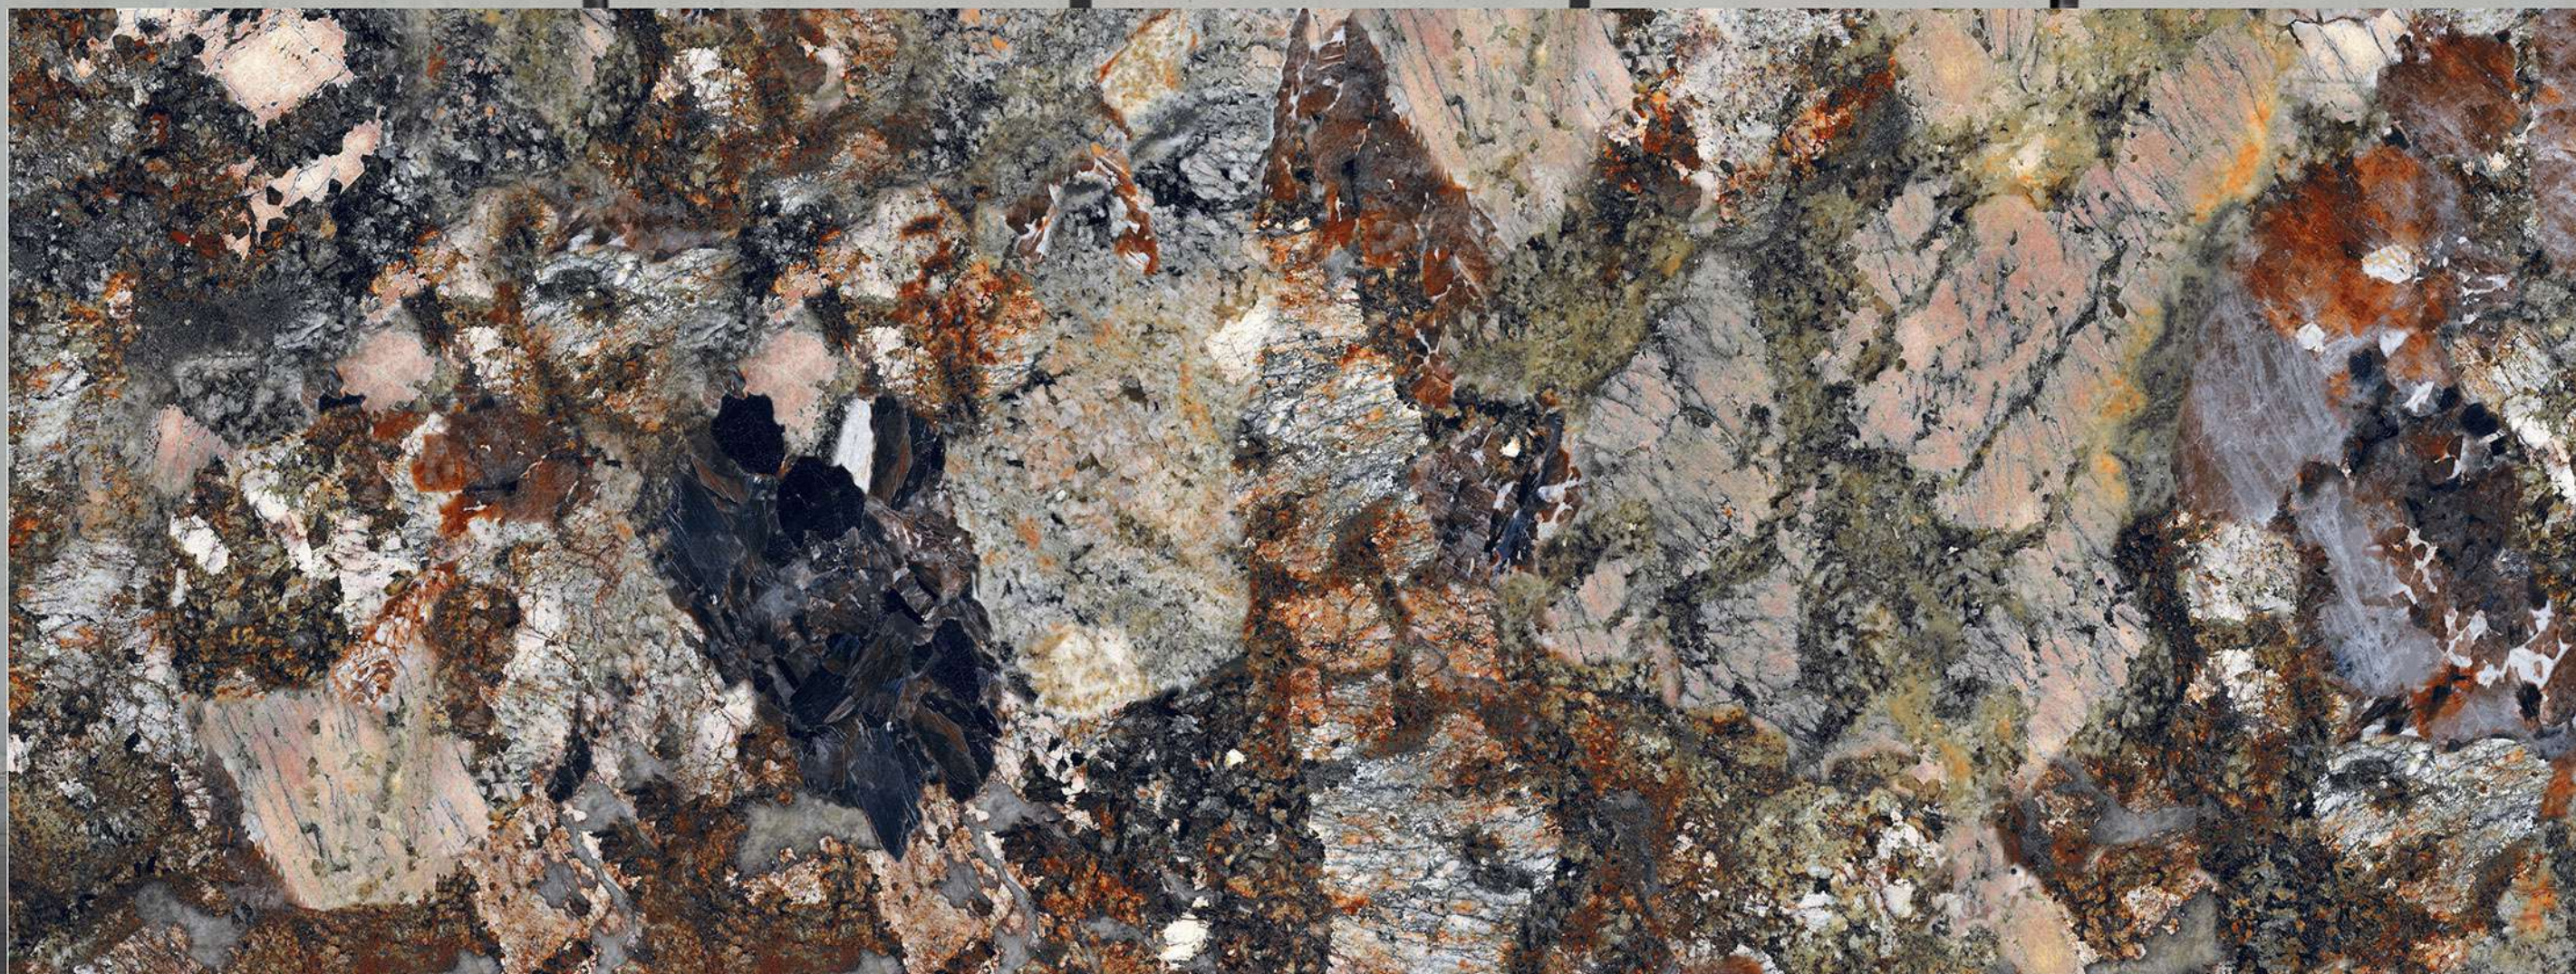

OYSTER MULTY

**BODY
BLACK**

**FINISH
HIGH GLOSS**

SIZE
1200X3200 MM | 800X3200MM
1200X2800 MM | 800X2400MM
1200X2400 MM