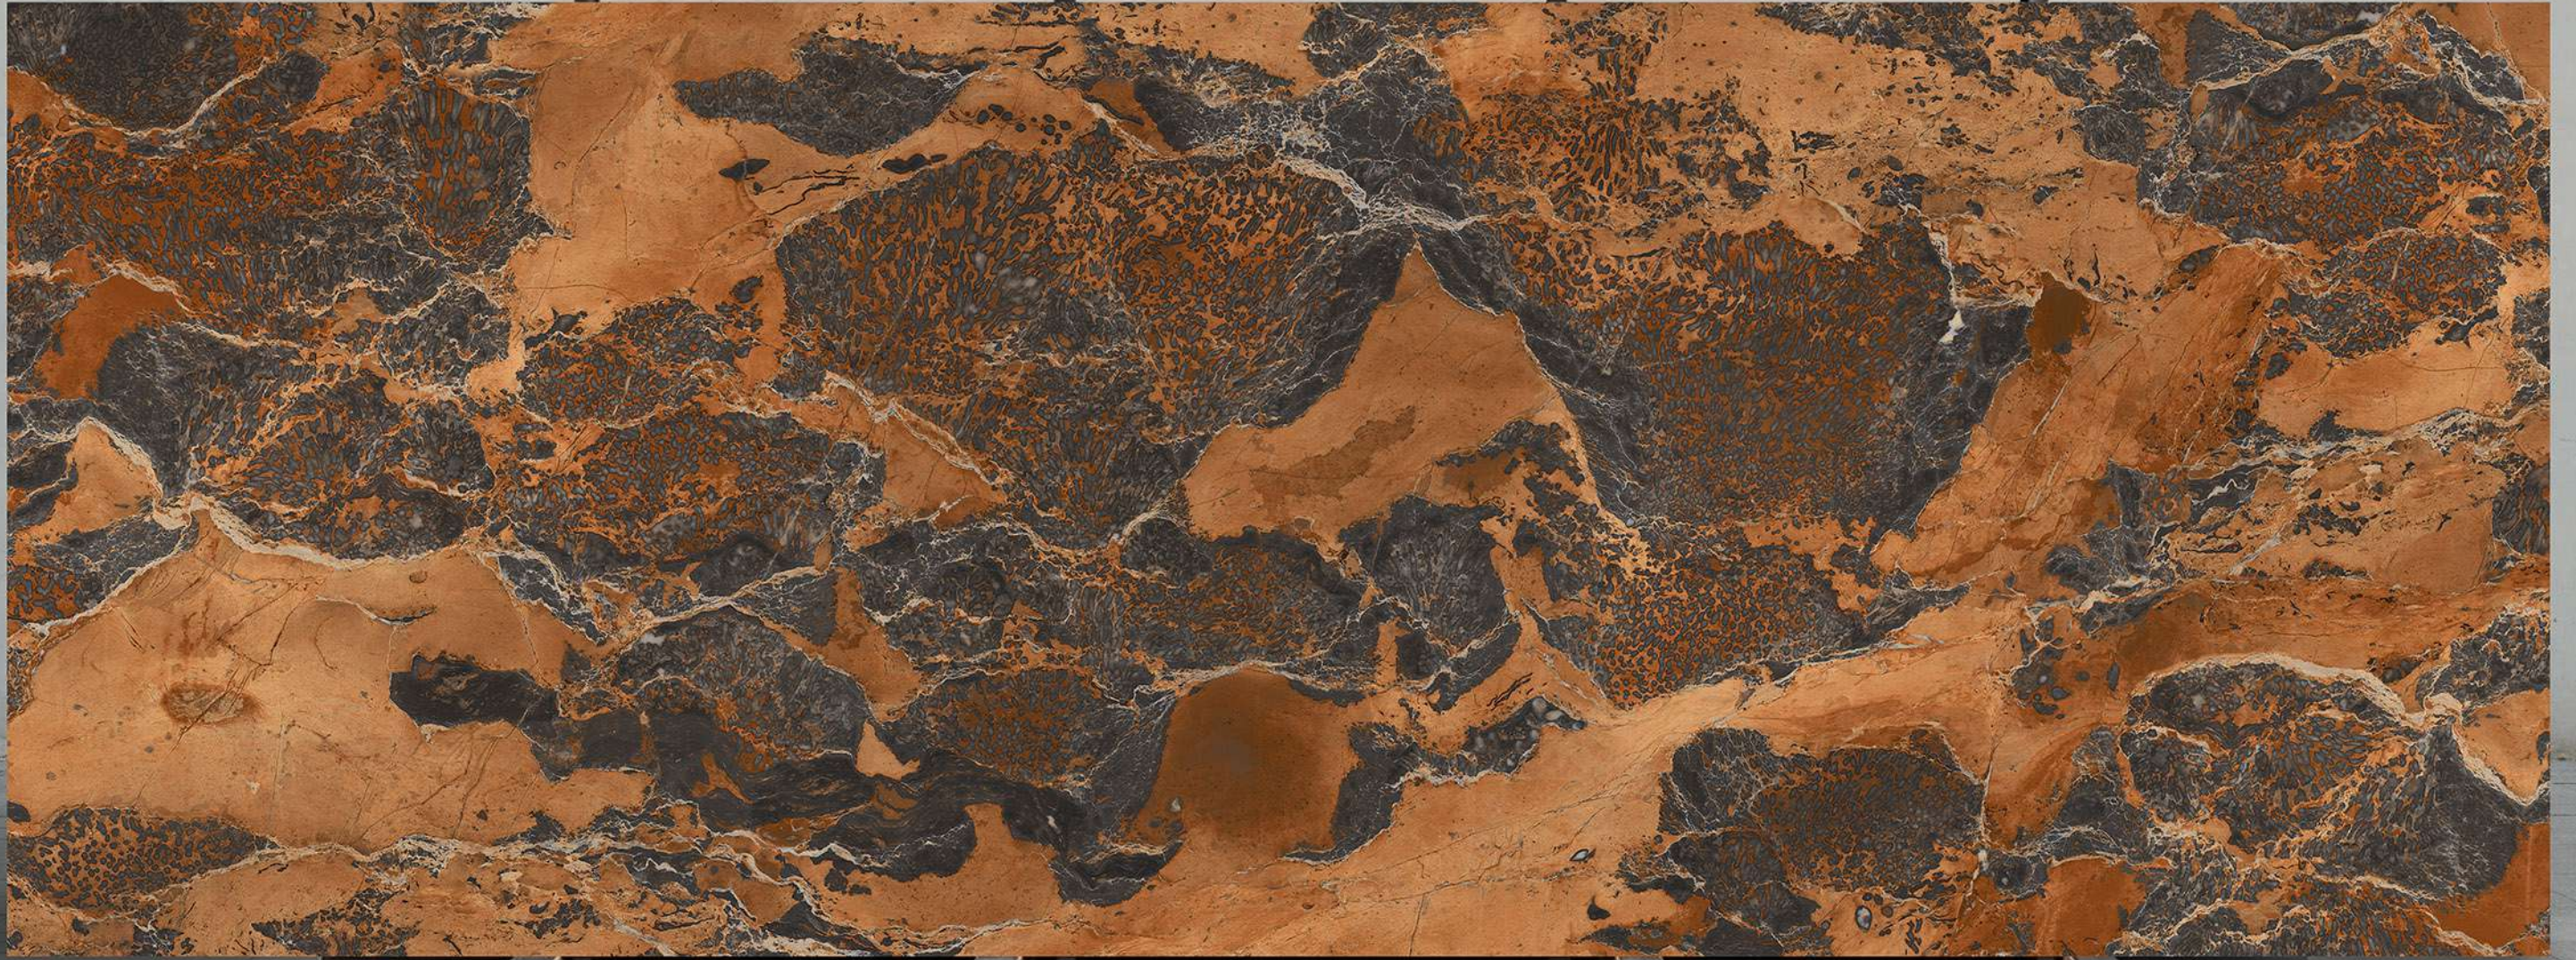

**FARNCIA LAURENT**

**BODY  
BLACK**

**FINISH  
HIGH GLOSS**

**SIZE**  
1200X3200 MM | 800X3200MM  
1200X2800 MM | 800X2400MM  
1200X2400 MM

**FOSSIL BROWN**

**BODY  
GREY**

**FINISH  
HIGH GLOSS**

**SIZE**  
1200X3200 MM | 800X3200MM  
1200X2800 MM | 800X2400MM  
1200X2400 MM