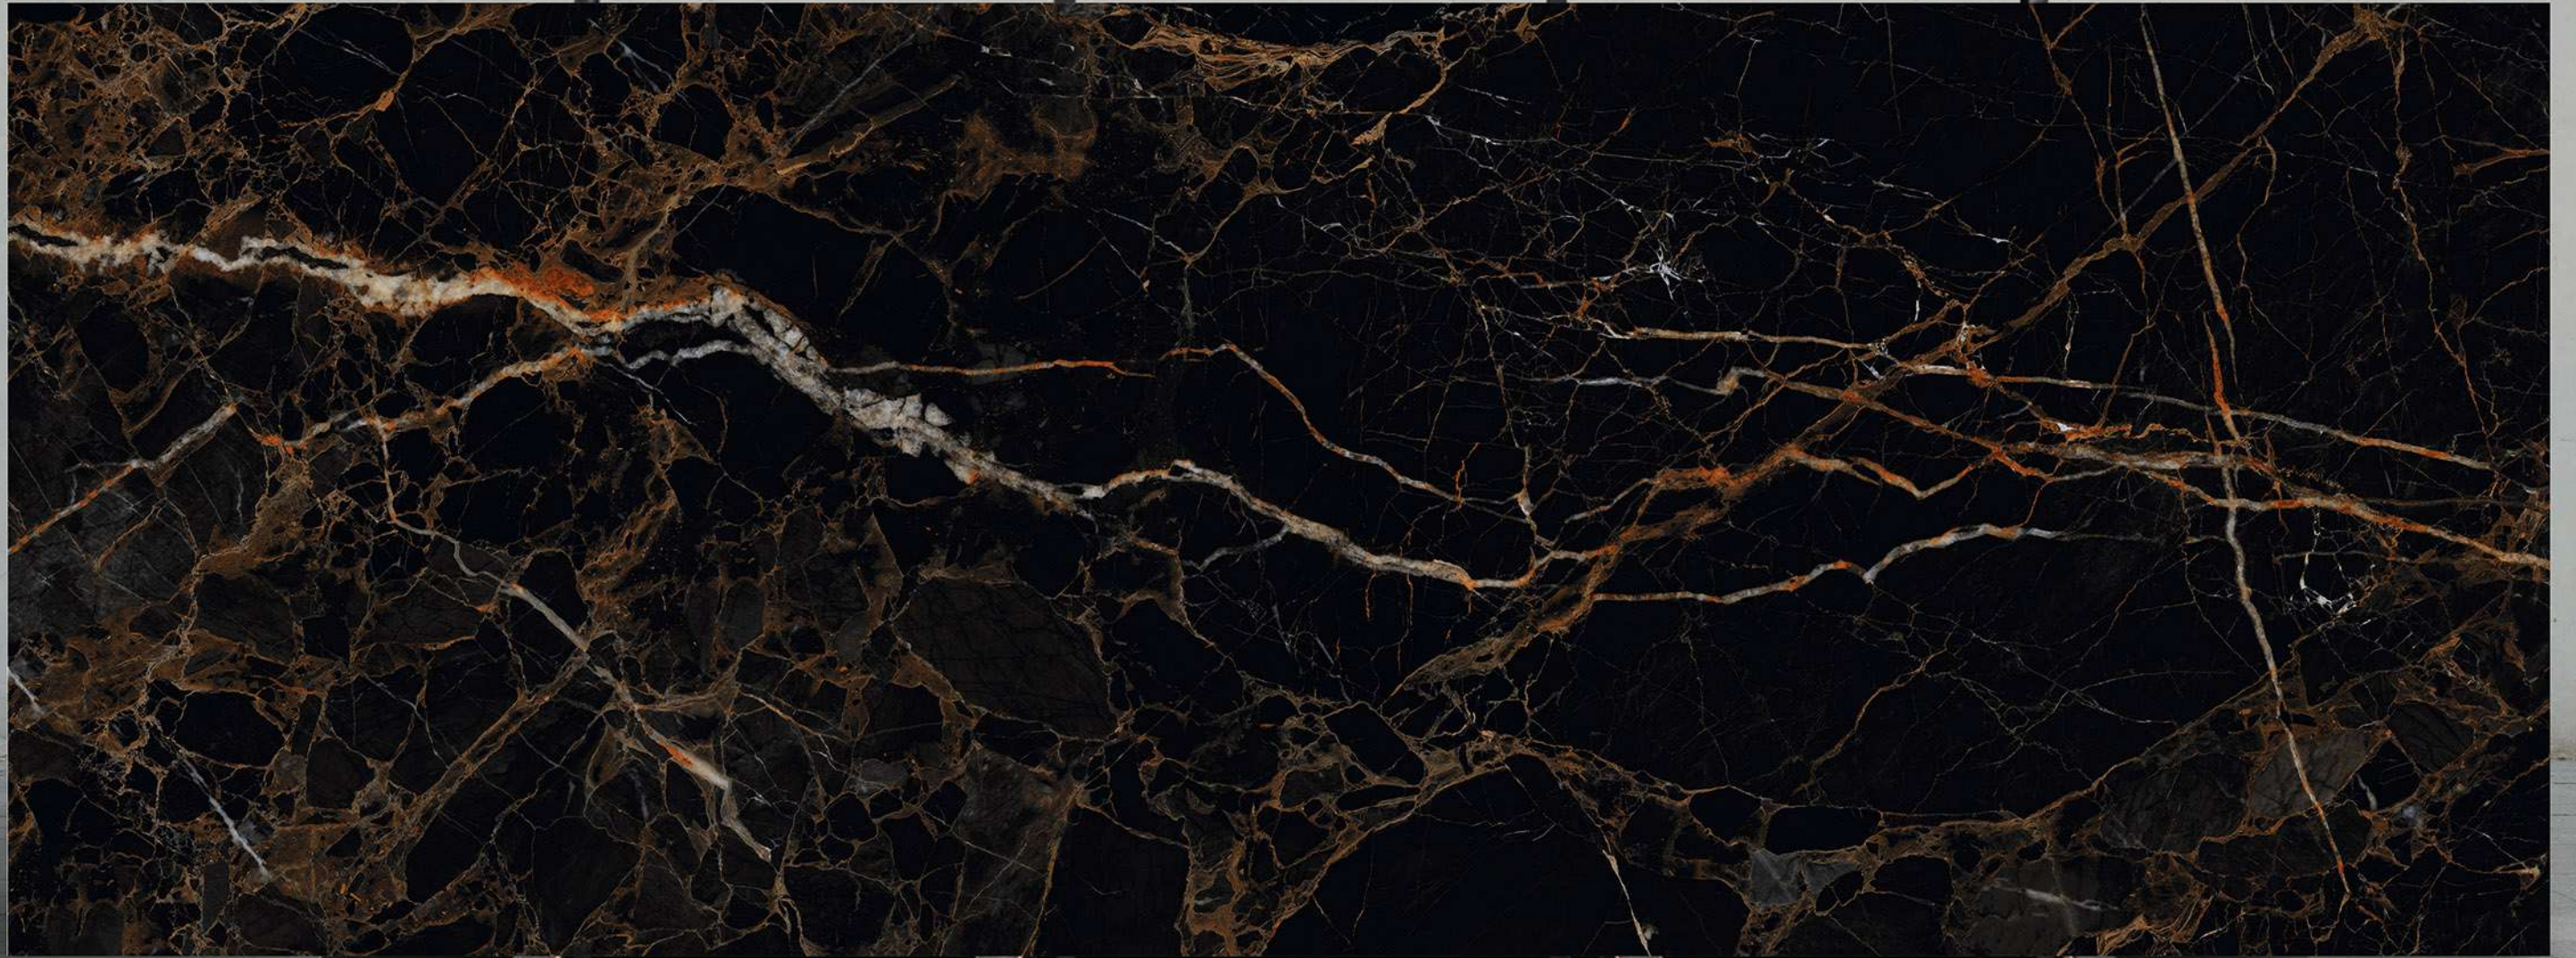

**GIVENCHY BLUE**

**BODY  
GREY**

**FINISH  
HIGH GLOSS**

**SIZE**  
1200X3200 MM | 800X3200MM  
1200X2800 MM | 800X2400MM  
1200X2400 MM

**GIVENCHY GREEN**

**BODY  
GREY**

**FINISH  
HIGH GLOSS**

**SIZE**  
1200X3200 MM | 800X3200MM  
1200X2800 MM | 800X2400MM  
1200X2400 MM