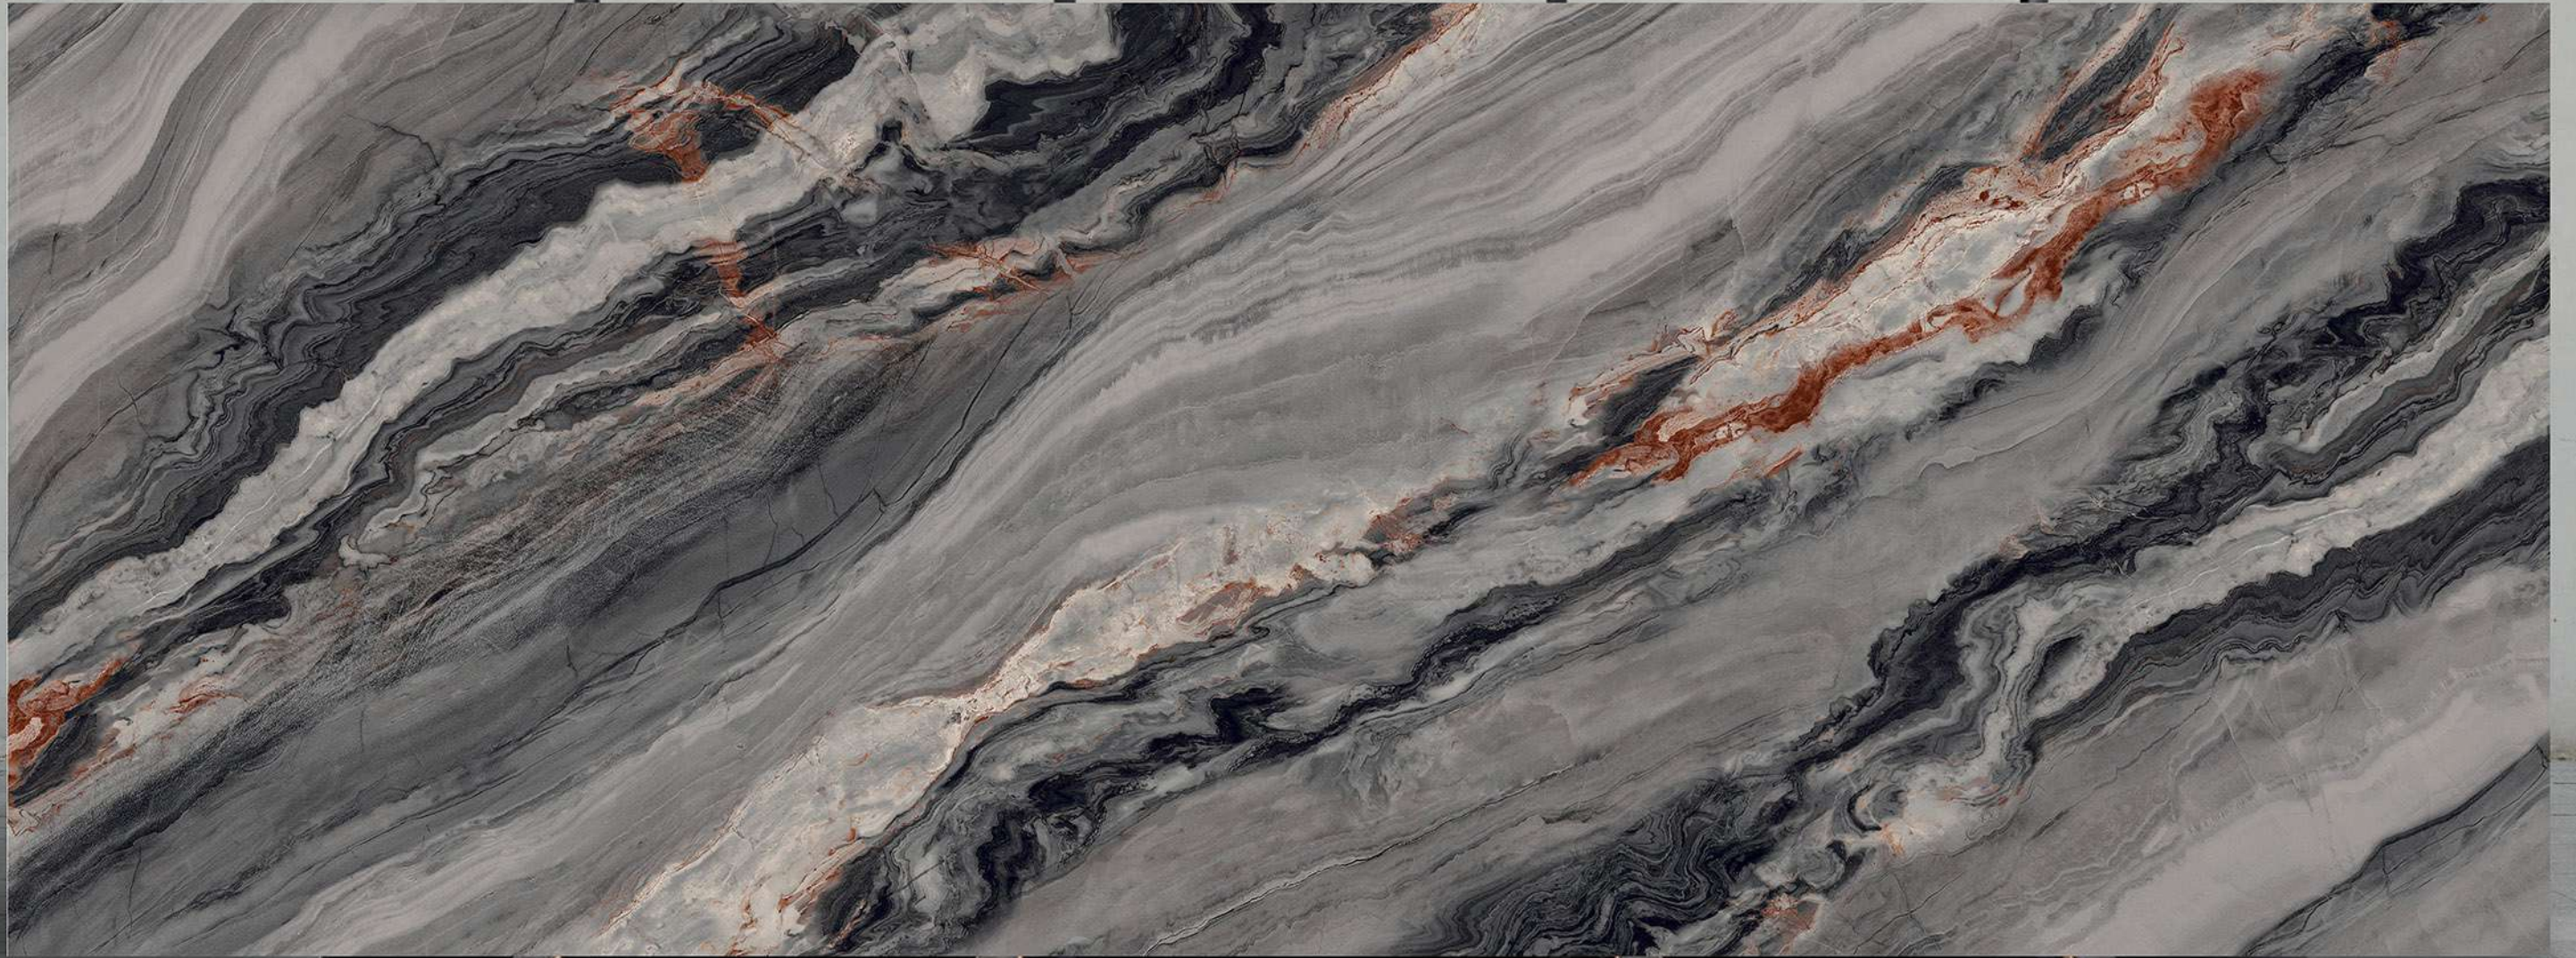

MAKO NATURAL

**BODY
BLACK**

**FINISH
HIGH GLOSS**

SIZE
1200X3200 MM | 800X3200MM
1200X2800 MM | 800X2400MM
1200X2400 MM