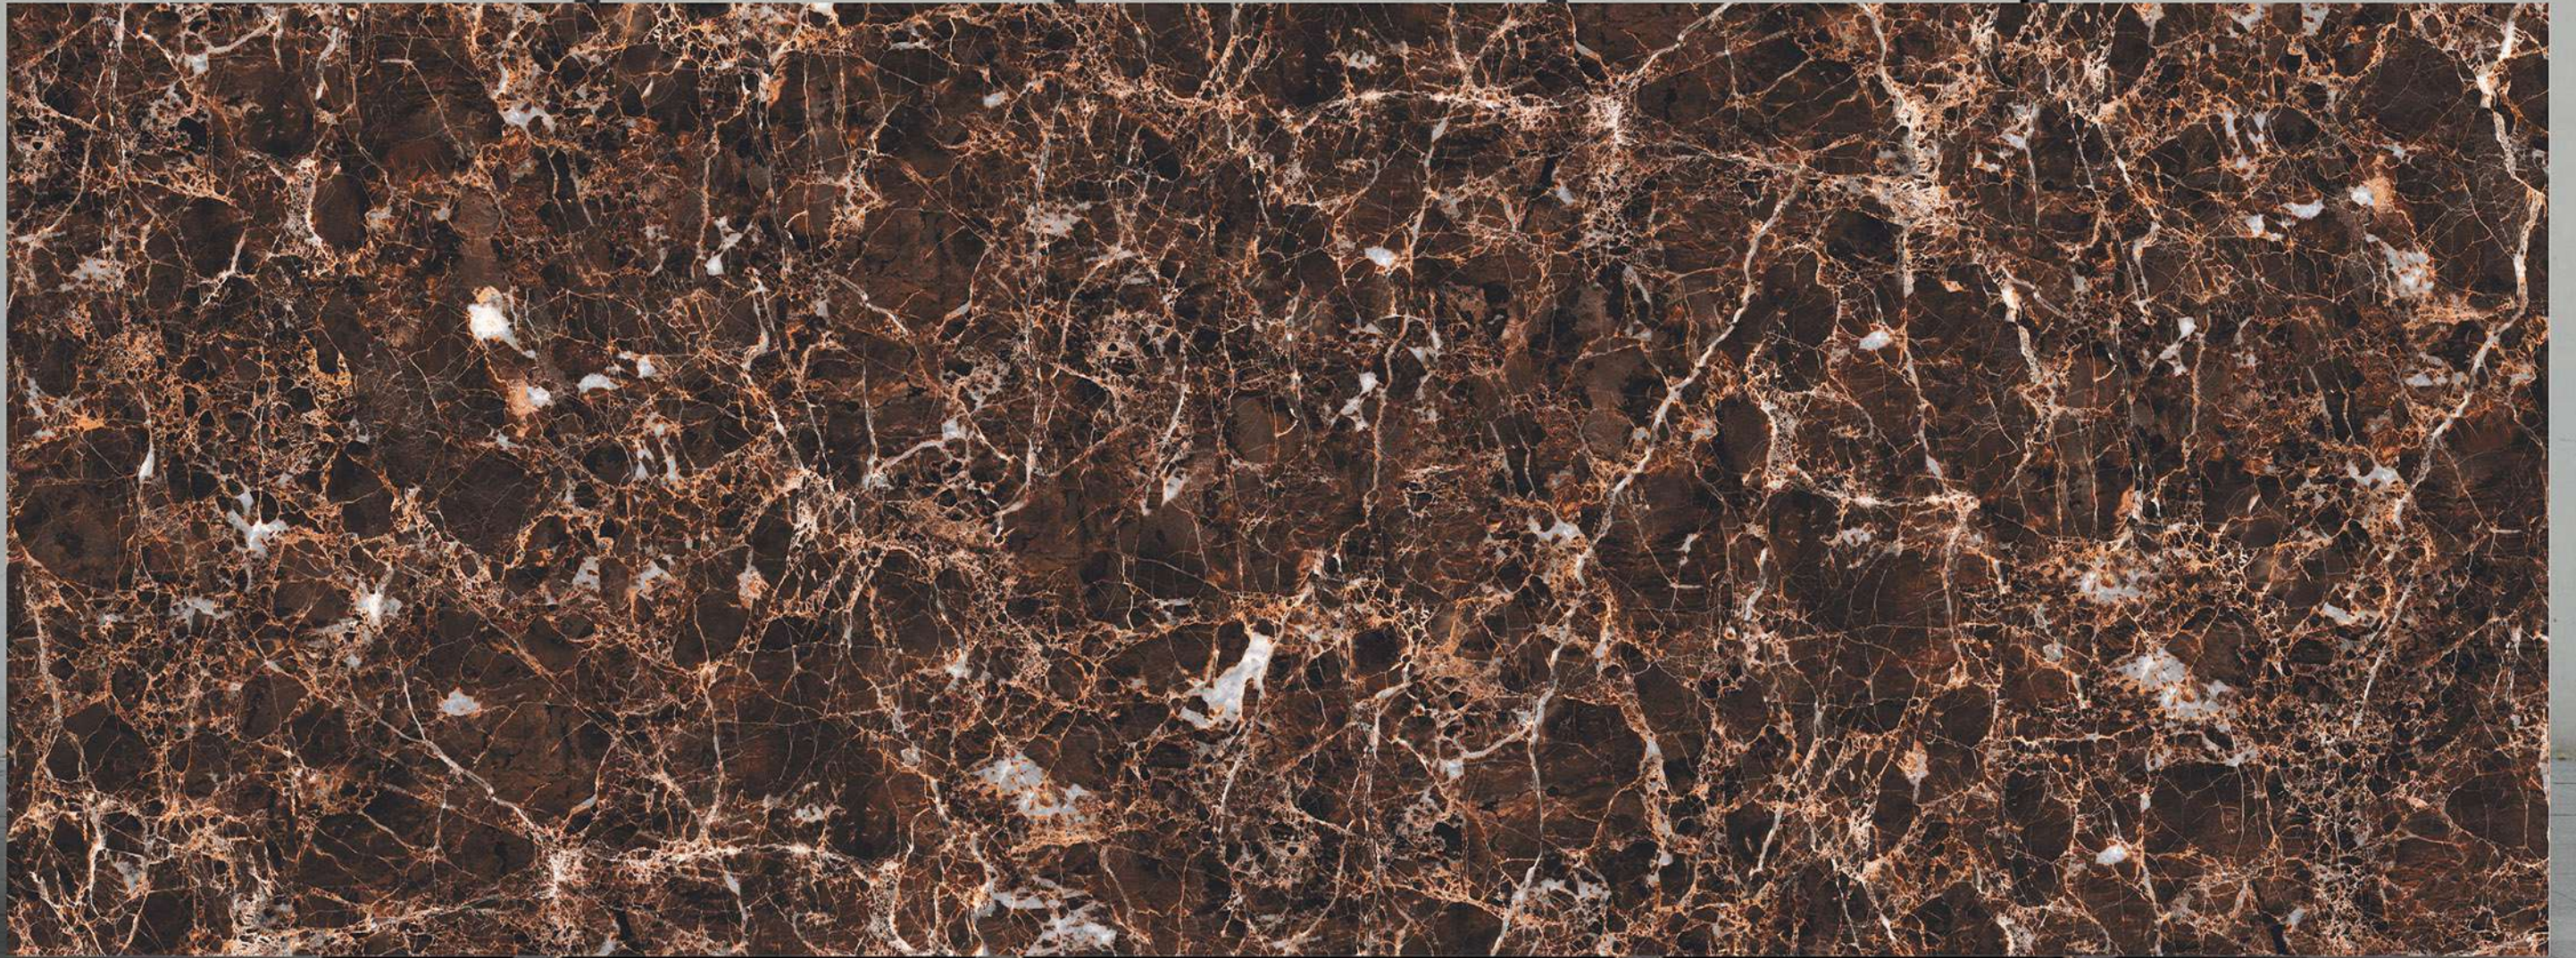

CRYSTAL EMPERADOR

**BODY
BLACK**

**FINISH
HIGH GLOSS**

SIZE
1200X3200 MM | 800X3200MM
1200X2800 MM | 800X2400MM
1200X2400 MM