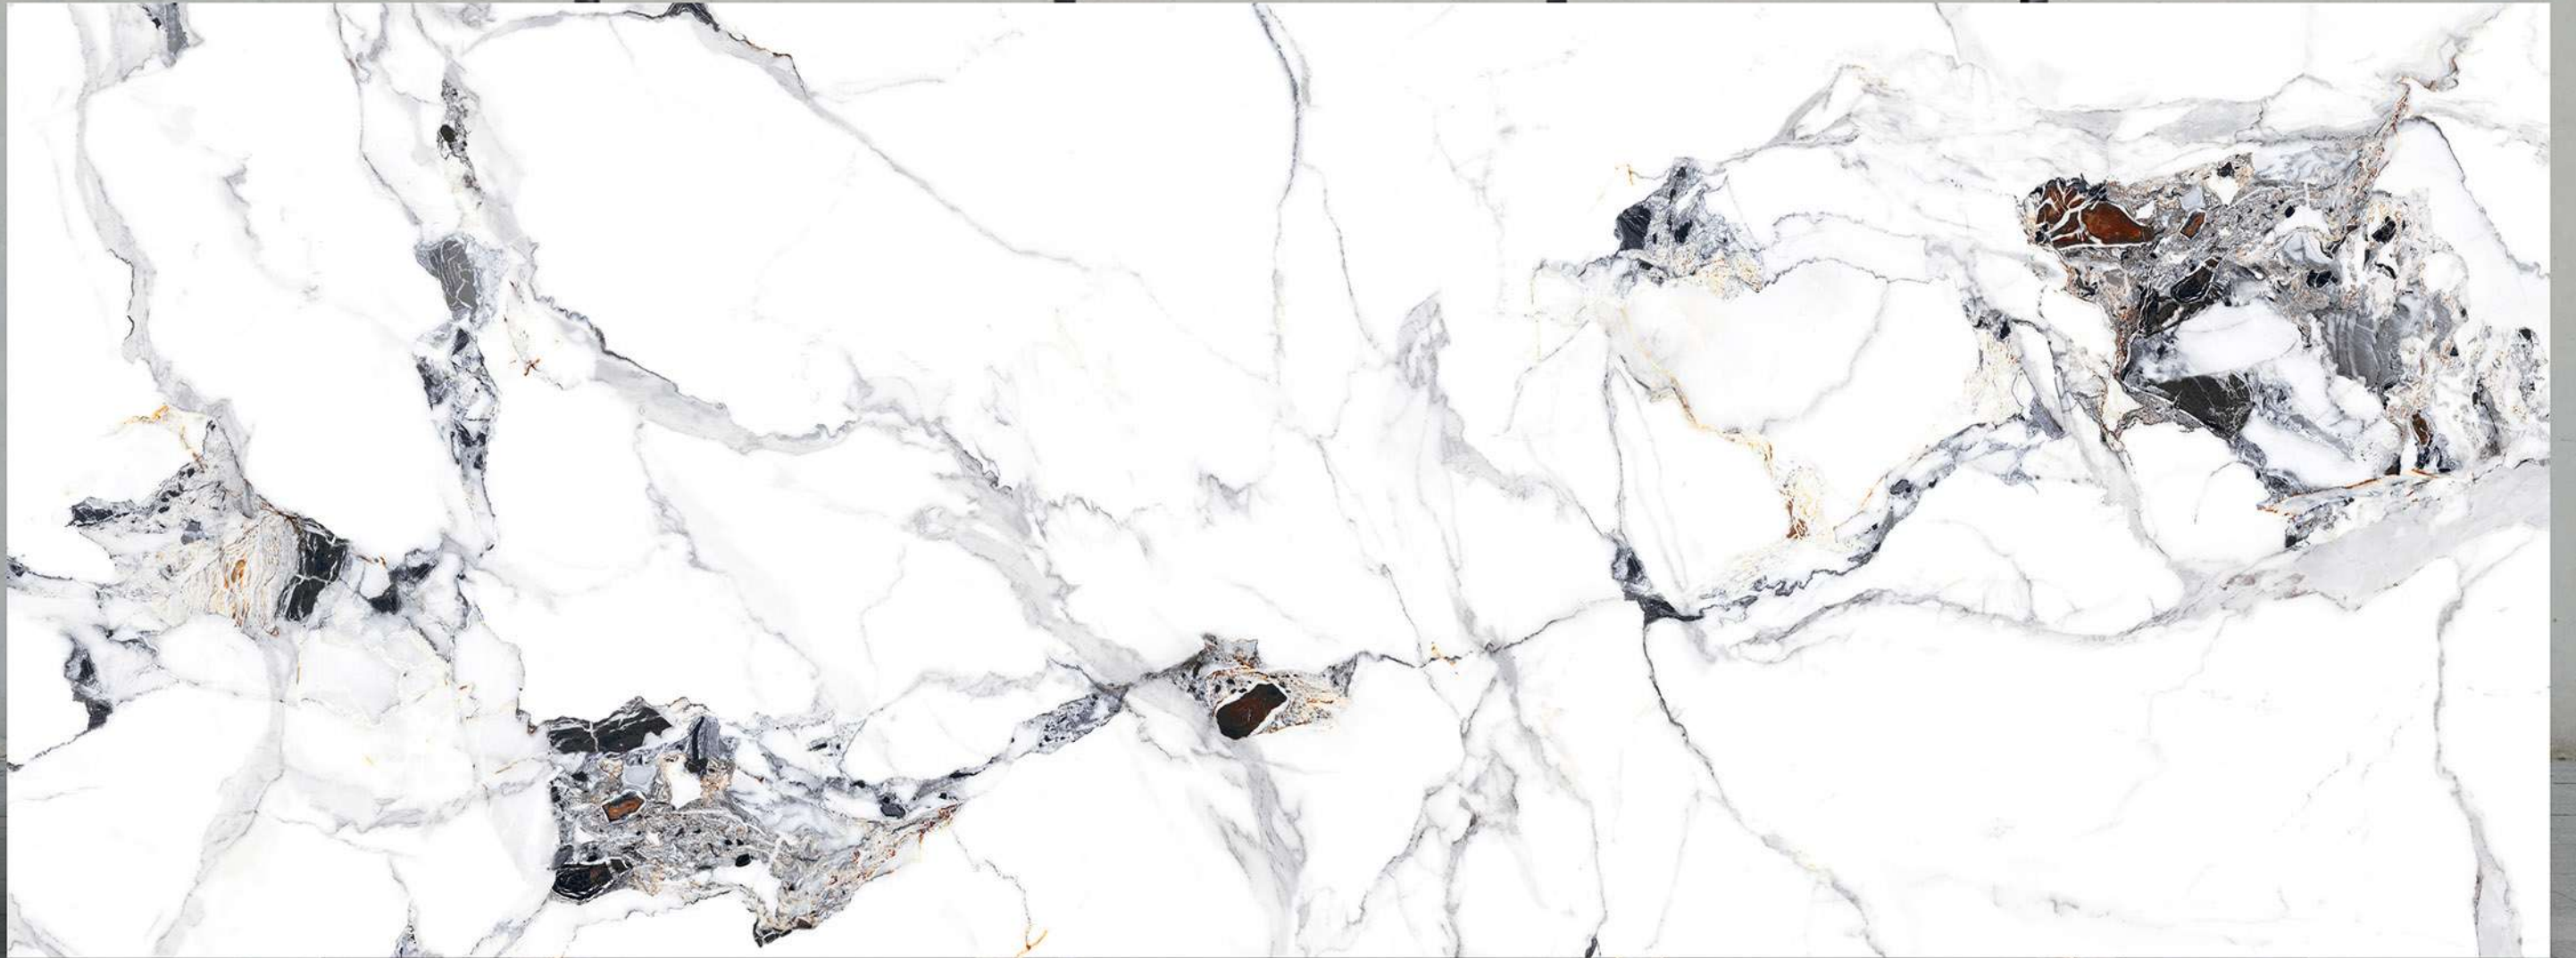

SPANISH WHITE

**BODY
WHITE**

**FINISH
GLOSSY**

SIZE

1200X3200 MM | 800X3200MM
1200X2800 MM | 800X2400MM
1200X2400 MM