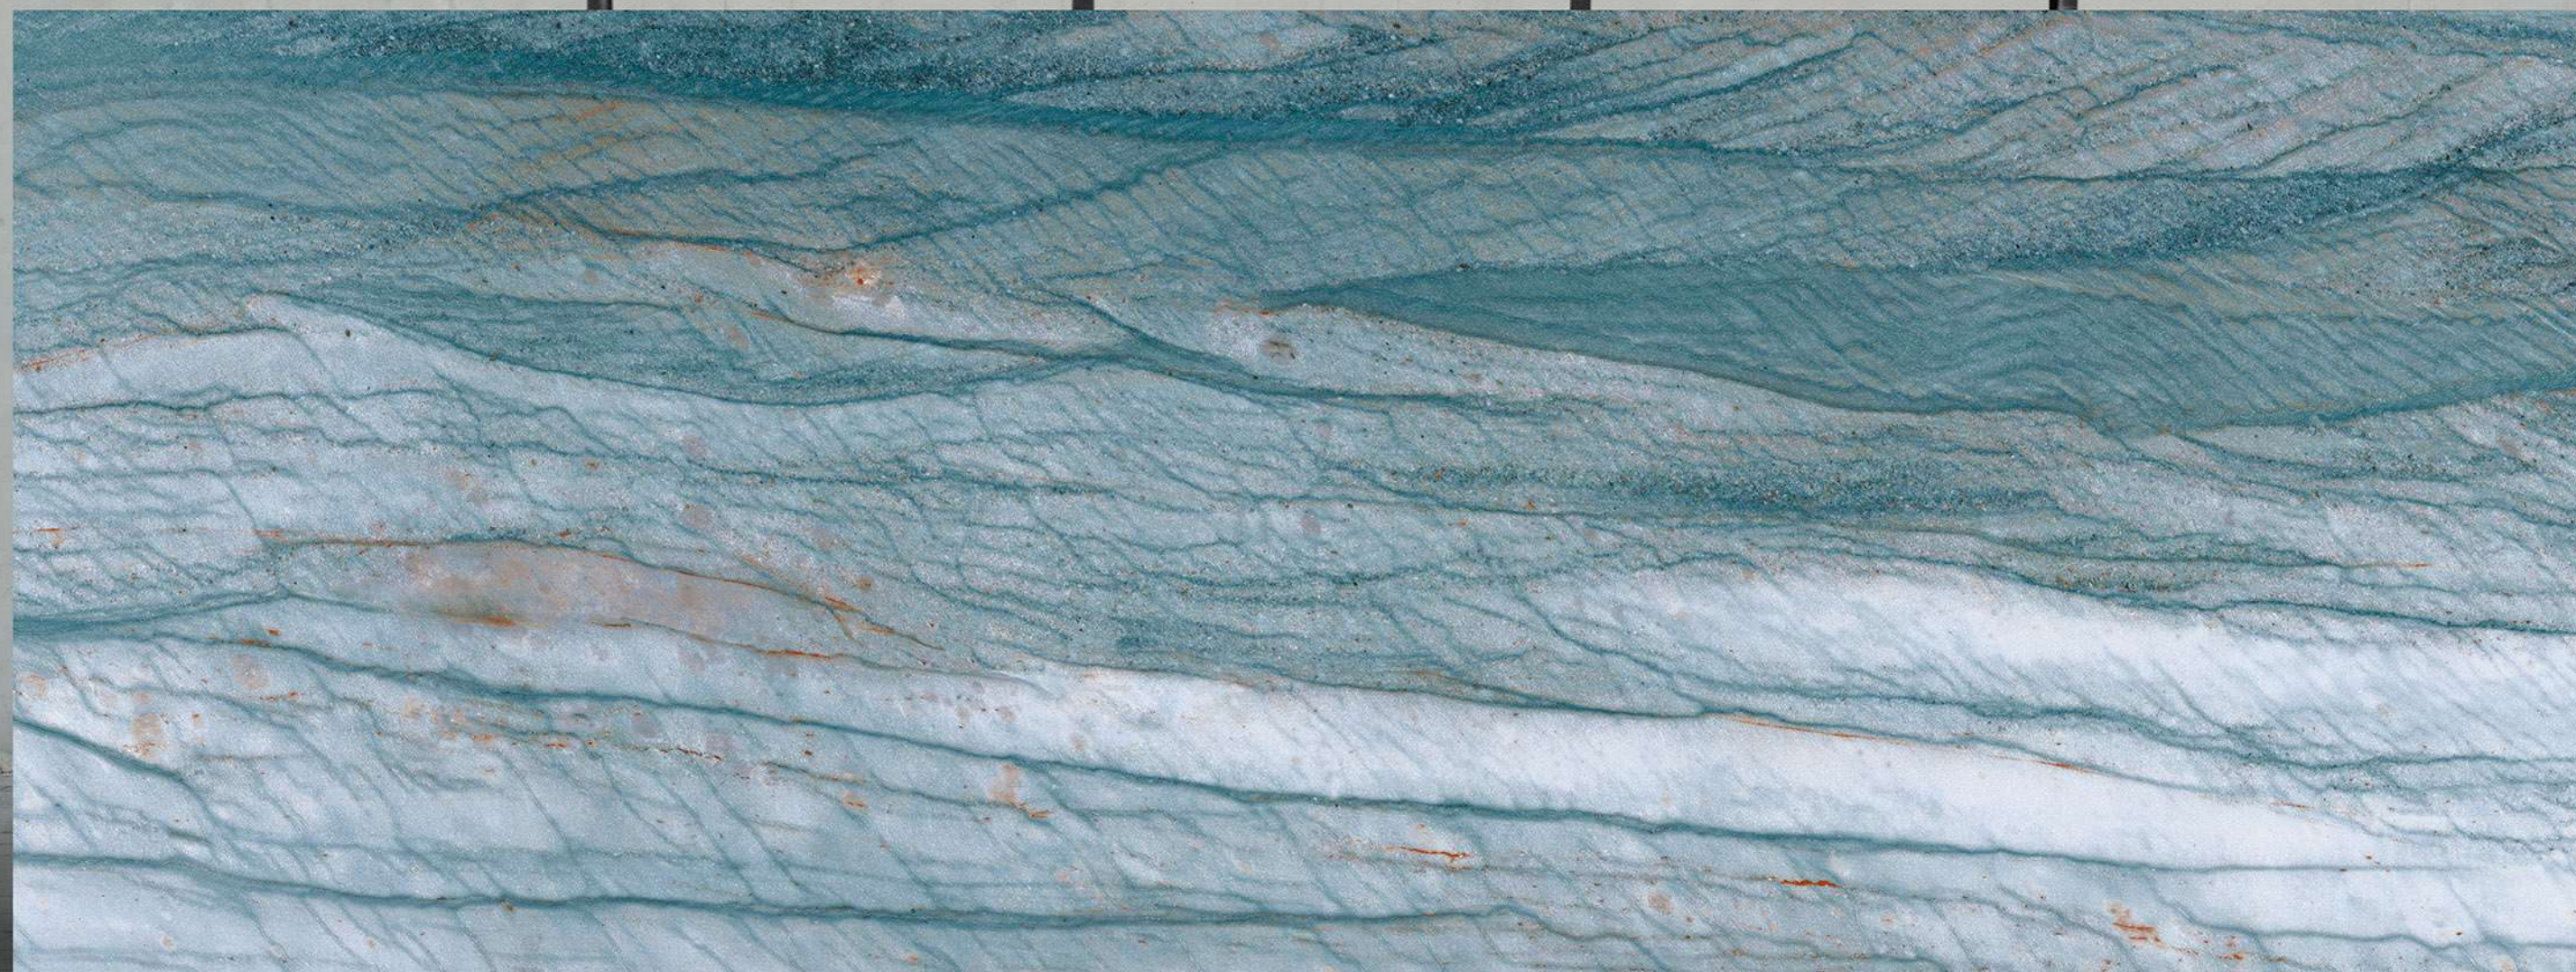

MACAUBAS AZUL

**BODY
WHITE**

**FINISH
GLOSSY**

SIZE

1200X3200 MM | 800X3200MM
1200X2800 MM | 800X2400MM
1200X2400 MM