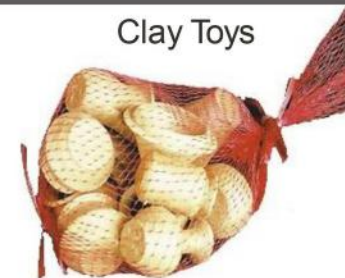

# CLAY BRICKS & SLIPS

Bowl

D=23 H=11 cm

Feet Scrubber

L=14 W=7 H=2.5cm

Clay balls

2 Kilogram net bag D=2 cm

Trough - Set of 2

54x30x H20  
44x22x H16

Square Trough - Set of 2

21x22x H16  
16x18x H12

Clay Toys

Set of 12 pcs H=5 to 8cm

Money bank

H=16 cm

Wall Hangers