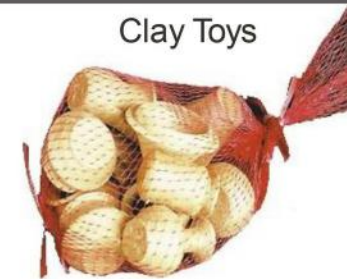

# ACCESSORIES

Bowl

D=23 H=11 cm

Feet Scrubber

L=14 W=7 H=2.5cm

Clay balls

2 Kilogram net bag D=2 cm

Trough - Set of 2

54x30x H20  
44x22x H16

Square Trough - Set of 2

21x22x H16  
16x18x H12

Clay Toys

Set of 12 pcs H=5 to 8cm

Money bank

H=16 cm

Wall Hangers